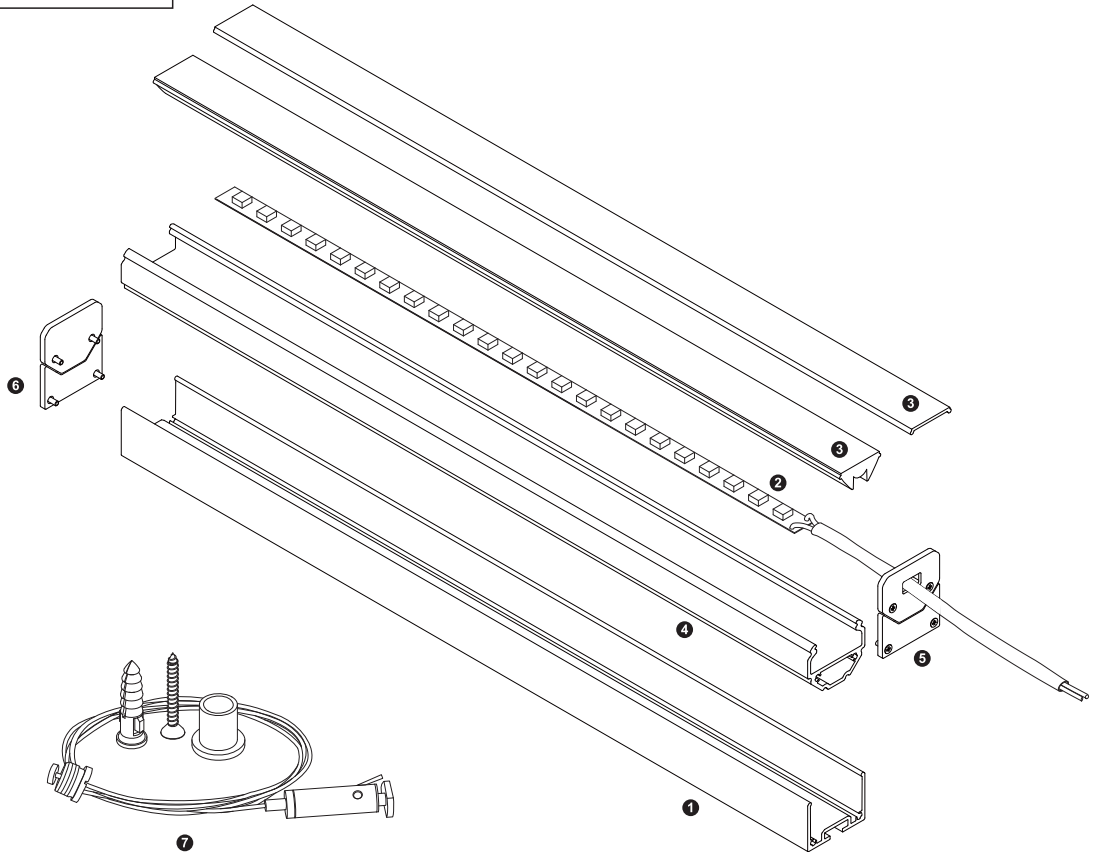

Aluminum Endcap

Suspension Kits

Joiners

Clear Diffuser (PMMA)

Clear Diffuser (PMMA)

Unit:mm

Aluminium LED Profile LW-AT15-30

| | Name | Code | Material | Color | Others |
|---|----------------------|------------------|-----------------|------------------------------------|---------------|
| ① | Aluminum Profile | AT15-30 | Aluminum | Silver / White / Black / RAL color | |
| ② | LED strip | - | - | - | MAX. 19.2 W/m |
| ④ | Aluminum Profile | AT15-30 | Aluminum | Silver / White / Black / RAL color | - |
| ⑤ | Endcap(with hole) | AT15-30-Cap-H | Aluminum | Silver / White / Black / RAL color | - |
| ⑥ | Endcap(without hole) | AT15-30-Cap | Aluminum | Silver / White / Black / RAL color | - |
| ⑦ | Suspension Kits | Sus.Kits AT15-30 | Stainless Steel | ecru | - |