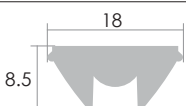

Unit:mm

Aluminium LED Profile LW-AT15-30

	Name	Code	Material	Color	Others
①	Aluminum Profile	AT15-30	Aluminum	Silver / White / Black / RAL color	
②	LED strip	-	-	-	MAX. 19.2 W/m
④	Aluminum Profile	AT15-30	Aluminum	Silver / White / Black / RAL color	-
⑤	Endcap(with hole)	AT15-30-Cap-H	Aluminum	Silver / White / Black / RAL color	-
⑥	Endcap(without hole)	AT15-30-Cap	Aluminum	Silver / White / Black / RAL color	-
⑦	Suspension Kits	Sus.Kits AT15-30	Stainless Steel	ecru	-

③ Optional Diffuser(PMMA/PC)

Color	Light Transmittance	Code
Opal	-	-
Milky	-	-
Frosted	-	-
Clear	81%	AT15-30-C

Color	Light Transmittance	Code
Opal	70%	AT15-30-O
Milky	78%	AT15-30-M
Frosted	-	-
Clear	-	-