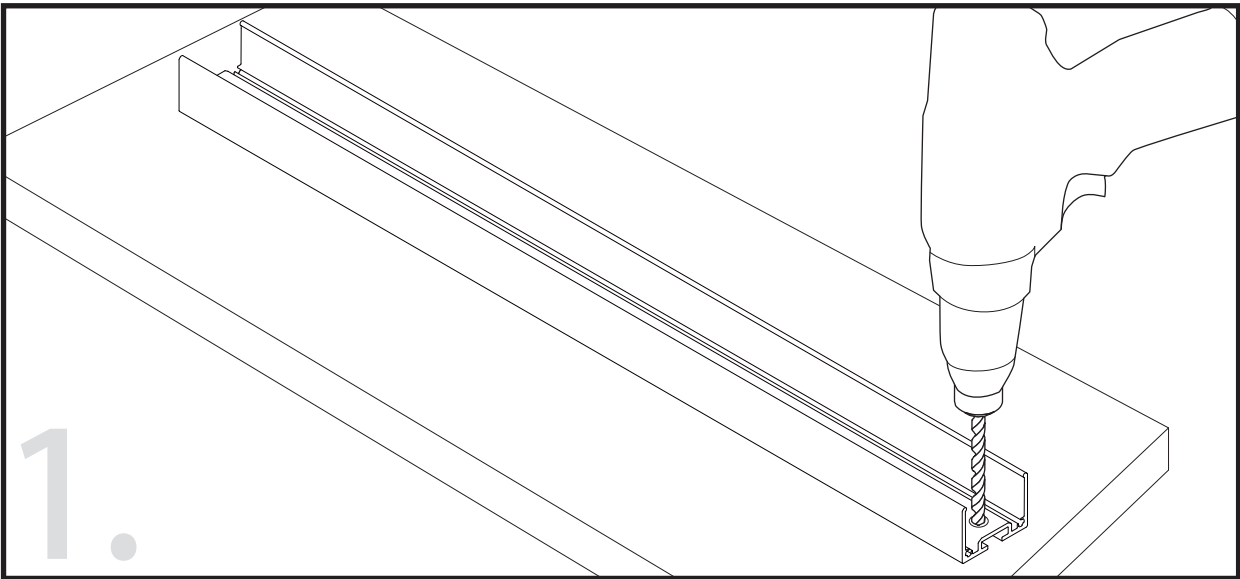

METAL CLIP INSTALLING INSTRUCTIONS