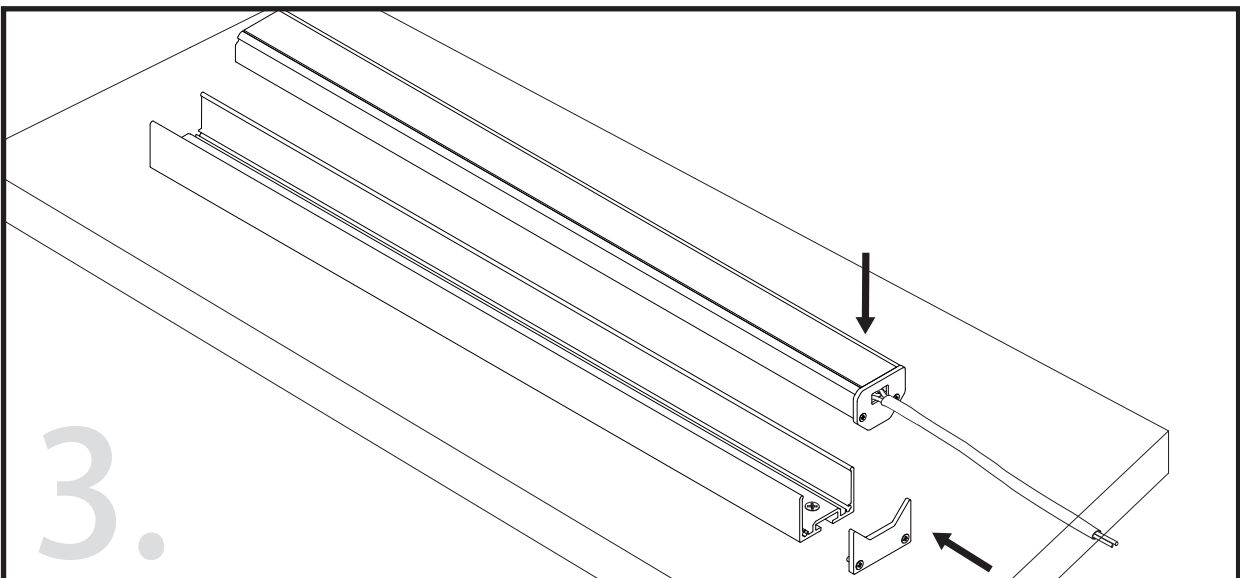

METAL CLIP INSTALLING INSTRUCTIONS