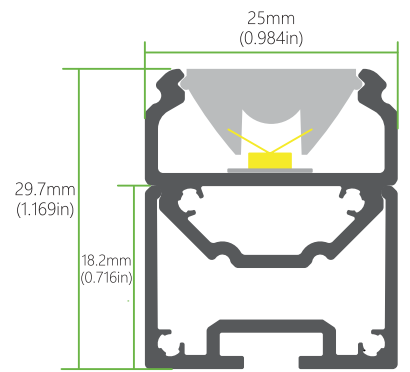

Aluminum Endcap

Suspension Kits

Joiners

Clear Diffuser (PMMA)

Clear Diffuser (PMMA)

Unit:mm

Aluminium LED Profile LW-AT15-30

| | Name | Code | Material | Color | Others |
|---|----------------------|------------------|-----------------|------------------------------------|---------------|
| ① | Aluminum Profile | AT15-30 | Aluminum | Silver / White / Black / RAL color | |
| ② | LED strip | - | - | - | MAX. 19.2 W/m |
| ④ | Aluminum Profile | AT15-30 | Aluminum | Silver / White / Black / RAL color | - |
| ⑤ | Endcap(with hole) | AT15-30-Cap-H | Aluminum | Silver / White / Black / RAL color | - |
| ⑥ | Endcap(without hole) | AT15-30-Cap | Aluminum | Silver / White / Black / RAL color | - |
| ⑦ | Suspension Kits | Sus.Kits AT15-30 | Stainless Steel | ecru | - |