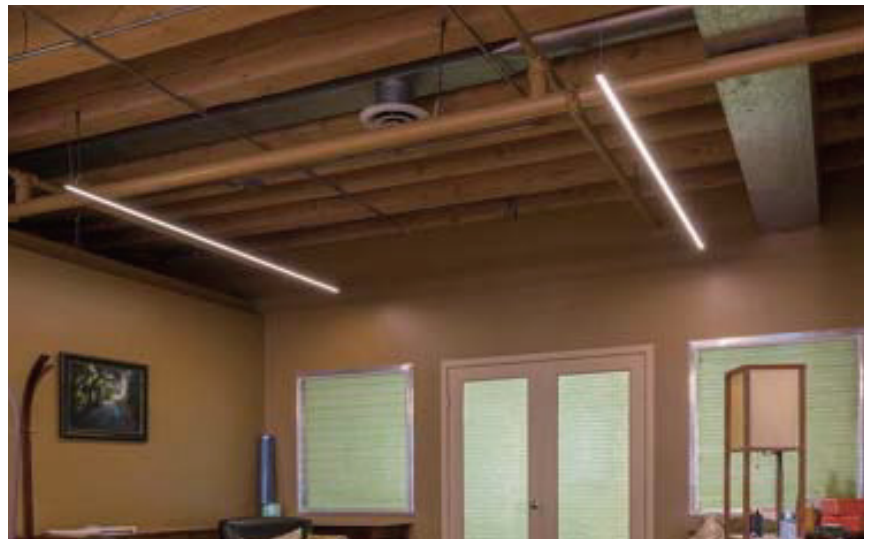

Aluminum Endcap

Suspension Kits

Joiners

Clear Diffuser (PMMA)

Clear Diffuser (PMMA)

Unit:mm

Aluminium LED Profile LW-AT15-30

| | Name | Code | Material | Color | Others |
|---|----------------------|------------------|-----------------|------------------------------------|---------------|
| ① | Aluminum Profile | AT15-30 | Aluminum | Silver / White / Black / RAL color | |
| ② | LED strip | - | - | - | MAX. 19.2 W/m |
| ④ | Aluminum Profile | AT15-30 | Aluminum | Silver / White / Black / RAL color | - |
| ⑤ | Endcap(with hole) | AT15-30-Cap-H | Aluminum | Silver / White / Black / RAL color | - |
| ⑥ | Endcap(without hole) | AT15-30-Cap | Aluminum | Silver / White / Black / RAL color | - |
| ⑦ | Suspension Kits | Sus.Kits AT15-30 | Stainless Steel | ecru | - |