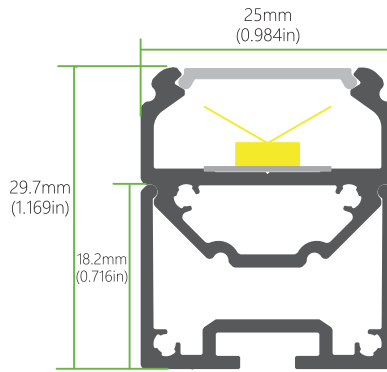

Aluminum Endcap

Suspension Kits

Joiners

Clear Diffuser (PMMA)

Clear Diffuser (PMMA)

Unit:mm

Aluminium LED Profile LW-AT15-30

| | Name | Code | Material | Color | Others |
|---|----------------------|------------------|-----------------|------------------------------------|---------------|
| ① | Aluminum Profile | AT15-30 | Aluminum | Silver / White / Black / RAL color | |
| ② | LED strip | - | - | - | MAX. 19.2 W/m |
| ④ | Aluminum Profile | AT15-30 | Aluminum | Silver / White / Black / RAL color | - |
| ⑤ | Endcap(with hole) | AT15-30-Cap-H | Aluminum | Silver / White / Black / RAL color | - |
| ⑥ | Endcap(without hole) | AT15-30-Cap | Aluminum | Silver / White / Black / RAL color | - |
| ⑦ | Suspension Kits | Sus.Kits AT15-30 | Stainless Steel | ecru | - |