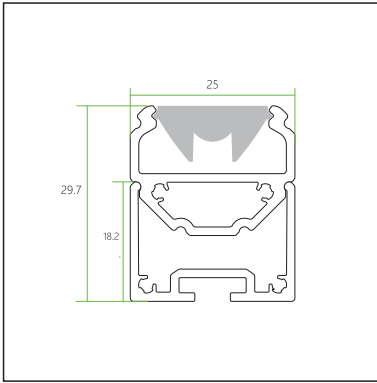

Aluminum Endcap

Suspension Kits

Joiners

Clear Diffuser (PMMA)

Clear Diffuser (PMMA)

Unit:mm

Aluminium LED Profile LW-AT15-30

| | Name | Code | Material | Color | Others |
|---|----------------------|------------------|-----------------|------------------------------------|---------------|
| ① | Aluminum Profile | AT15-30 | Aluminum | Silver / White / Black / RAL color | |
| ② | LED strip | - | - | - | MAX. 19.2 W/m |
| ④ | Aluminum Profile | AT15-30 | Aluminum | Silver / White / Black / RAL color | - |
| ⑤ | Endcap(with hole) | AT15-30-Cap-H | Aluminum | Silver / White / Black / RAL color | - |
| ⑥ | Endcap(without hole) | AT15-30-Cap | Aluminum | Silver / White / Black / RAL color | - |
| ⑦ | Suspension Kits | Sus.Kits AT15-30 | Stainless Steel | ecru | - |