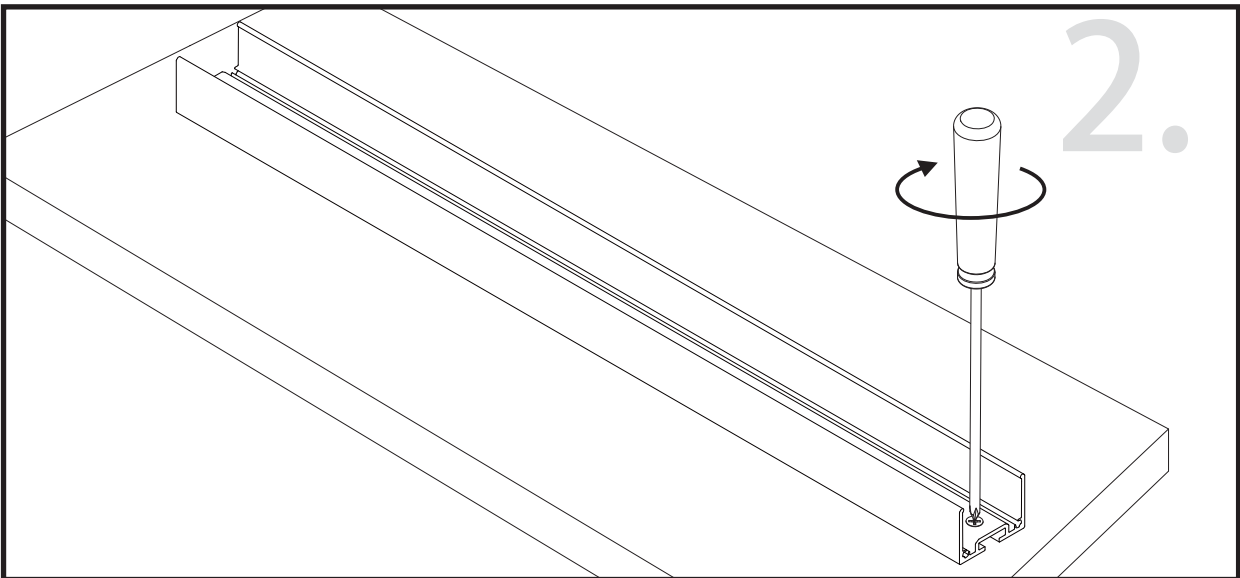

METAL CLIP INSTALLING INSTRUCTIONS